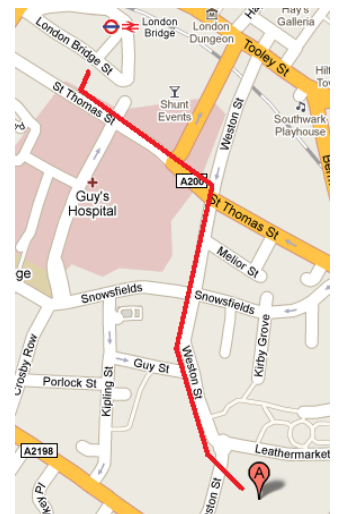

6. Enter the courtyard via the first arch

7. Cross the courtyard to the opposite wall and approach the door in the middle. (Entrance 10-13)